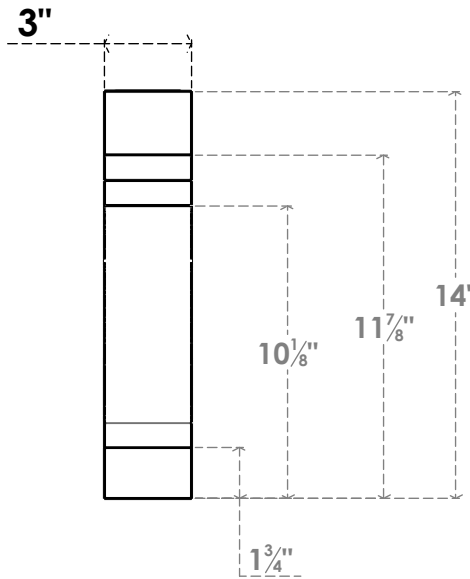

ITEM NUMBER: BRCPO030X10000X1400PEC

3"W X 10"D X 14"H PESCADERO ARCHITECTURAL GRADE PVC OPEN BRACE

SIDE PROFILE

FRONT PROFILE

ISOMETRIC

EKENA MILLWORK
 2300 WEST MAIN ST.
 CLARKSVILLE, TX 75426
 TOLL FREE: 866-607-0453
 WWW.EKENAMILLWORK.COM

NOTES

1. INSTALLATION TO BE COMPLETED IN ACCORDANCE WITH MANUFACTURER'S SPECIFICATIONS.
2. DRAWING MAY NOT BE TO SCALE
3. THIS DRAWING IS INTENDED FOR DESIGN AND PLANNING PURPOSES ONLY.
4. ALL INFORMATION CONTAINED HEREIN WAS CURRENT AT THE TIME OF DEVELOPMENT BUT MUST BE REVIEWED AND APPROVED BY THE PRODUCT MANUFACTURER TO BE CONSIDERED ACCURATE.
5. ARCHITECTURAL GRADE PVC PRODUCTS ARE MADE FROM EXPANDED CELLULAR PVC AND COME NATURALLY WHITE BUT MAY BE PAINTED