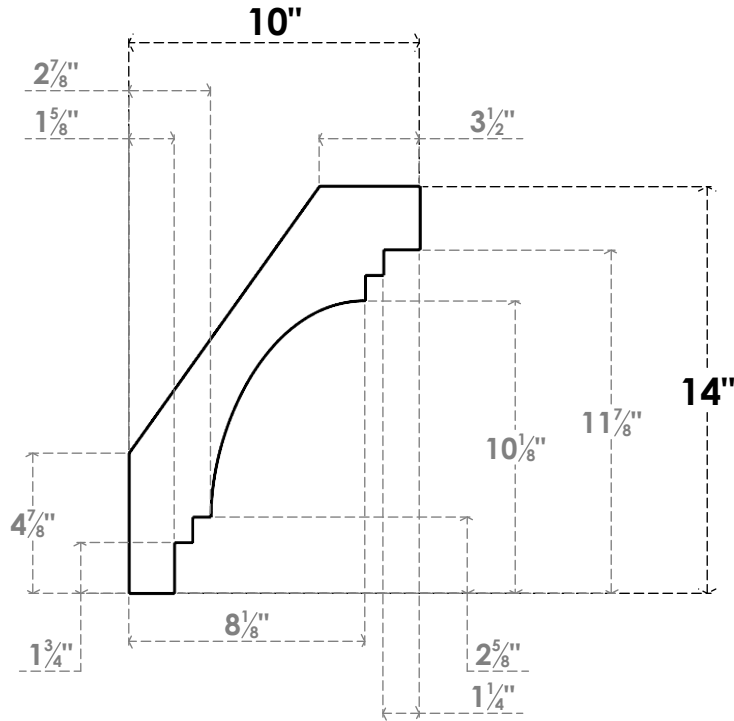

ITEM NUMBER: BRCPO030X10000X1400PEC

3"W X 10"D X 14"H PESCADERO ARCHITECTURAL GRADE PVC OPEN BRACE

SIDE PROFILE

FRONT PROFILE

ISOMETRIC

EKENA MILLWORK
 2300 WEST MAIN ST.
 CLARKSVILLE, TX 75426
 TOLL FREE: 866-607-0453
 WWW.EKENAMILLWORK.COM

NOTES

1. INSTALLATION TO BE COMPLETED IN ACCORDANCE WITH MANUFACTURER'S SPECIFICATIONS.
2. DRAWING MAY NOT BE TO SCALE
3. THIS DRAWING IS INTENDED FOR DESIGN AND PLANNING PURPOSES ONLY.
4. ALL INFORMATION CONTAINED HEREIN WAS CURRENT AT THE TIME OF DEVELOPMENT BUT MUST BE REVIEWED AND APPROVED BY THE PRODUCT MANUFACTURER TO BE CONSIDERED ACCURATE.
5. ARCHITECTURAL GRADE PVC PRODUCTS ARE MADE FROM EXPANDED CELLULAR PVC AND COME NATURALLY WHITE BUT MAY BE PAINTED