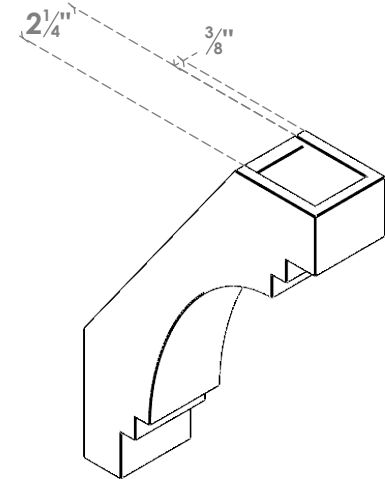

ITEM NUMBER: BRCPO030X10000X1400PEC

3"W X 10"D X 14"H PESCADERO ARCHITECTURAL GRADE PVC OPEN BRACE

SIDE PROFILE

FRONT PROFILE

ISOMETRIC

EKENA MILLWORK
 2300 WEST MAIN ST.
 CLARKSVILLE, TX 75426
 TOLL FREE: 866-607-0453
 WWW.EKENAMILLWORK.COM